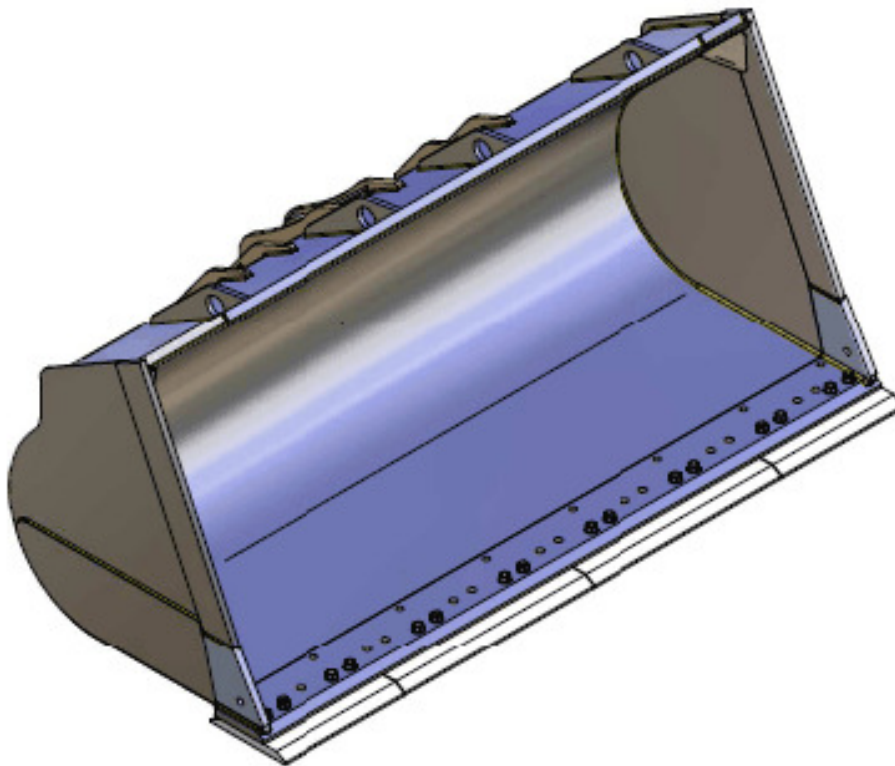

A Division of Cascade Corporation

General Purpose Buckets

Designed to cover more applications than any other Wheel Loader bucket. The General Purpose bucket must be strong and durable.

Available as a pin on bucket or any Quick coupler style.
Your choice of bolt on cutting edge, or teeth and adapters.