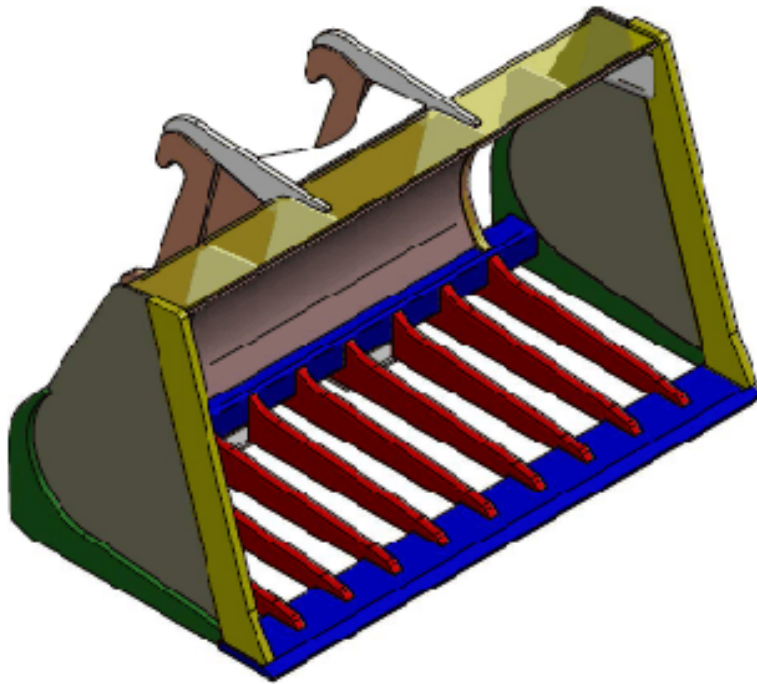

A Division of Cascade Corporation

Rock Tine Buckets

Made to allow rocks and small materials to sift out while moving, loading or stockpiling a specific size of rock or material. High strength construction resists abrasion and damage. Each built to your specifications. Available to any loader from your smallest skid steer to large production quarry machines.