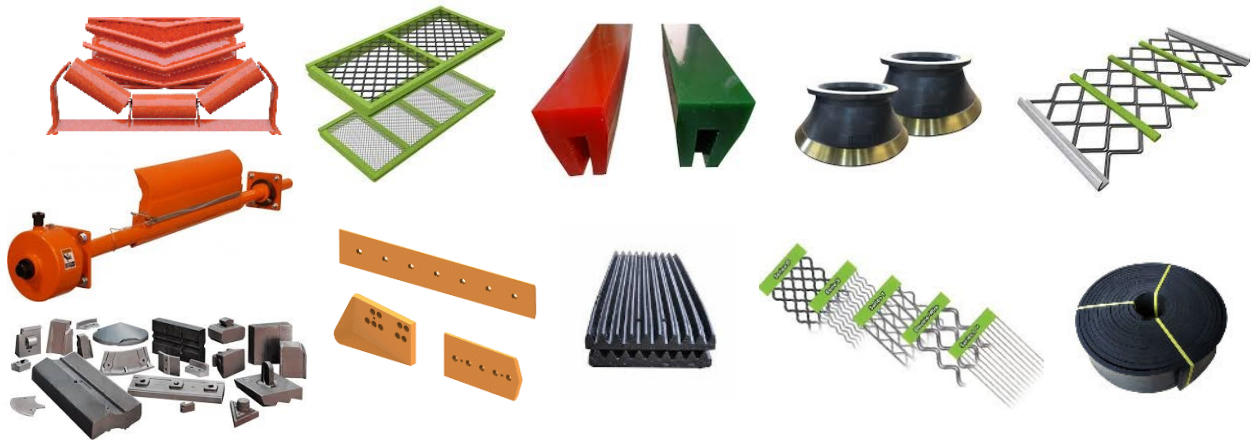

LIPPMANN

Urethane products

- Sheet Stock
- Belt Scrapers
- Crown Bar Urethane
- Flashing
- Clamp Rails
- Screens
- Washing Products
- Custom Liners

Screen Products

- Crown Bar Urethan
- Clamp Rails
- Major Wire Screens
- Rubber Screens
- Urethane Screens

Washing/Classifying

- Urethane
- Rubber
- Shoes
- Paddles

Conveyor Components

- Superior Components
- Luff Industries
- Dodge Bearings
- Master PT Reducers
- Alternative Reducers
- Belt Scales
- Conveyor Belting
- Conveyor Accessories

Crushing Products-Impact-Gyratory-Jaws

- Rim Tec Castings
- PECO Manganese
- Spokane Industries
- Magotteaux
- Dallesport
- Lock-Tite Backing

Other Products

- Rubber Wear Liners-Custom-Ceramic Insert-Metal Backing-Feed Hoppers
- Grizzly Fingers
- Hardware
- Bucyrus Blades/Weir Group Ground Engaging
- ITR-Construction Parts
- Belt Magnets
- Canoe Liners
- Other Wear Liners-Urethane-Rubber-Steel-Chrome

Denver, CO
Office: 303-288-6801
Parts: 303-227-4304

Greeley, CO
Office: 970-353-1224
Parts: 720-788-2170

Colorado Springs, CO
Office: 719-392-1155
Parts: 719-321-6931

Grand Junction, CO
Office: 970-243-0722
Parts: 970-832-1583

Durango, CO
Office: 970-247-8830
Parts: 970-422-7043

Aurora, CO
Office: 303-227-4393
Parts: 720-579-6981

Casper, WY
Office: 307-577-9700
Parts: 800-883-9275

Albuquerque, NM
Office: 505-345-7811
Parts: 505-761-0732

Farmington, NM
Office: 505-326-1413
Parts: 505-793-0905

Kansas City, MO
Office: 816-945-9691
Parts: 816-506-2814

*not all lines available in every state